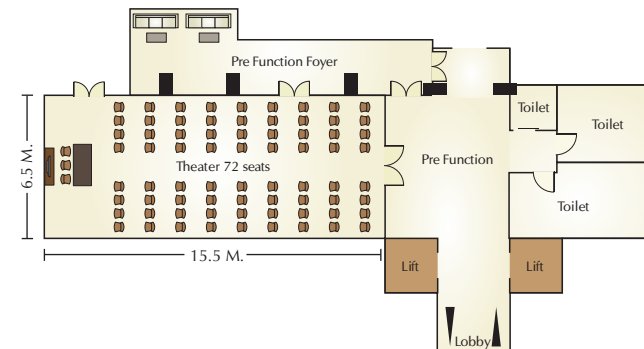

Our **Banquet Room** with seating capacity up to 80 persons offers an ideal setting for both professional business meetings and parties. Impeccable service and state-of-the-art facilities making your event a successful and memorable one.