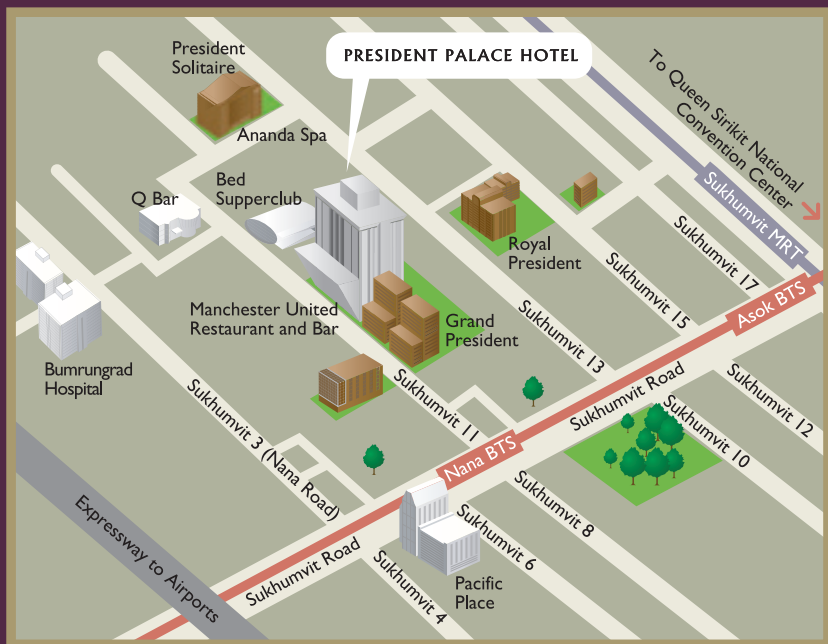

More Facilities and Services...

President Palace Hotel offers a wide range of facilities and services to make your stay a pleasurable one.

Fitness Centre

For an invigoration work out, there is a well-equipped fitness centre located on Pool level.

Open daily: 6 am - 10 pm

Swimming Pool

For recreation, one can choose to relax by the pool and enjoy refreshingly chilled exotic cocktails and light snacks from the Splash Bar.

Open daily: 6 am - 10 pm

Business Centre

A full business centre at the front office designed to meet the needs of business travelers.

Open daily: 7 am - 9 pm

24-hour Room Service

A wide variety of local and International cuisine is served throughout the day within the comfort and convenience of your own room.

Other Services

Limousine and tour service

Indoor car park with 24-hour security

President Palace Hotel

18 Sukhumvit Soi 11 Bangkok 10110 Thailand

Tel: +66 2 120 8888 Fax: +66 2 120 8899

enquiry@presidentpalacehotel.com

www.presidentpalacehotel.com